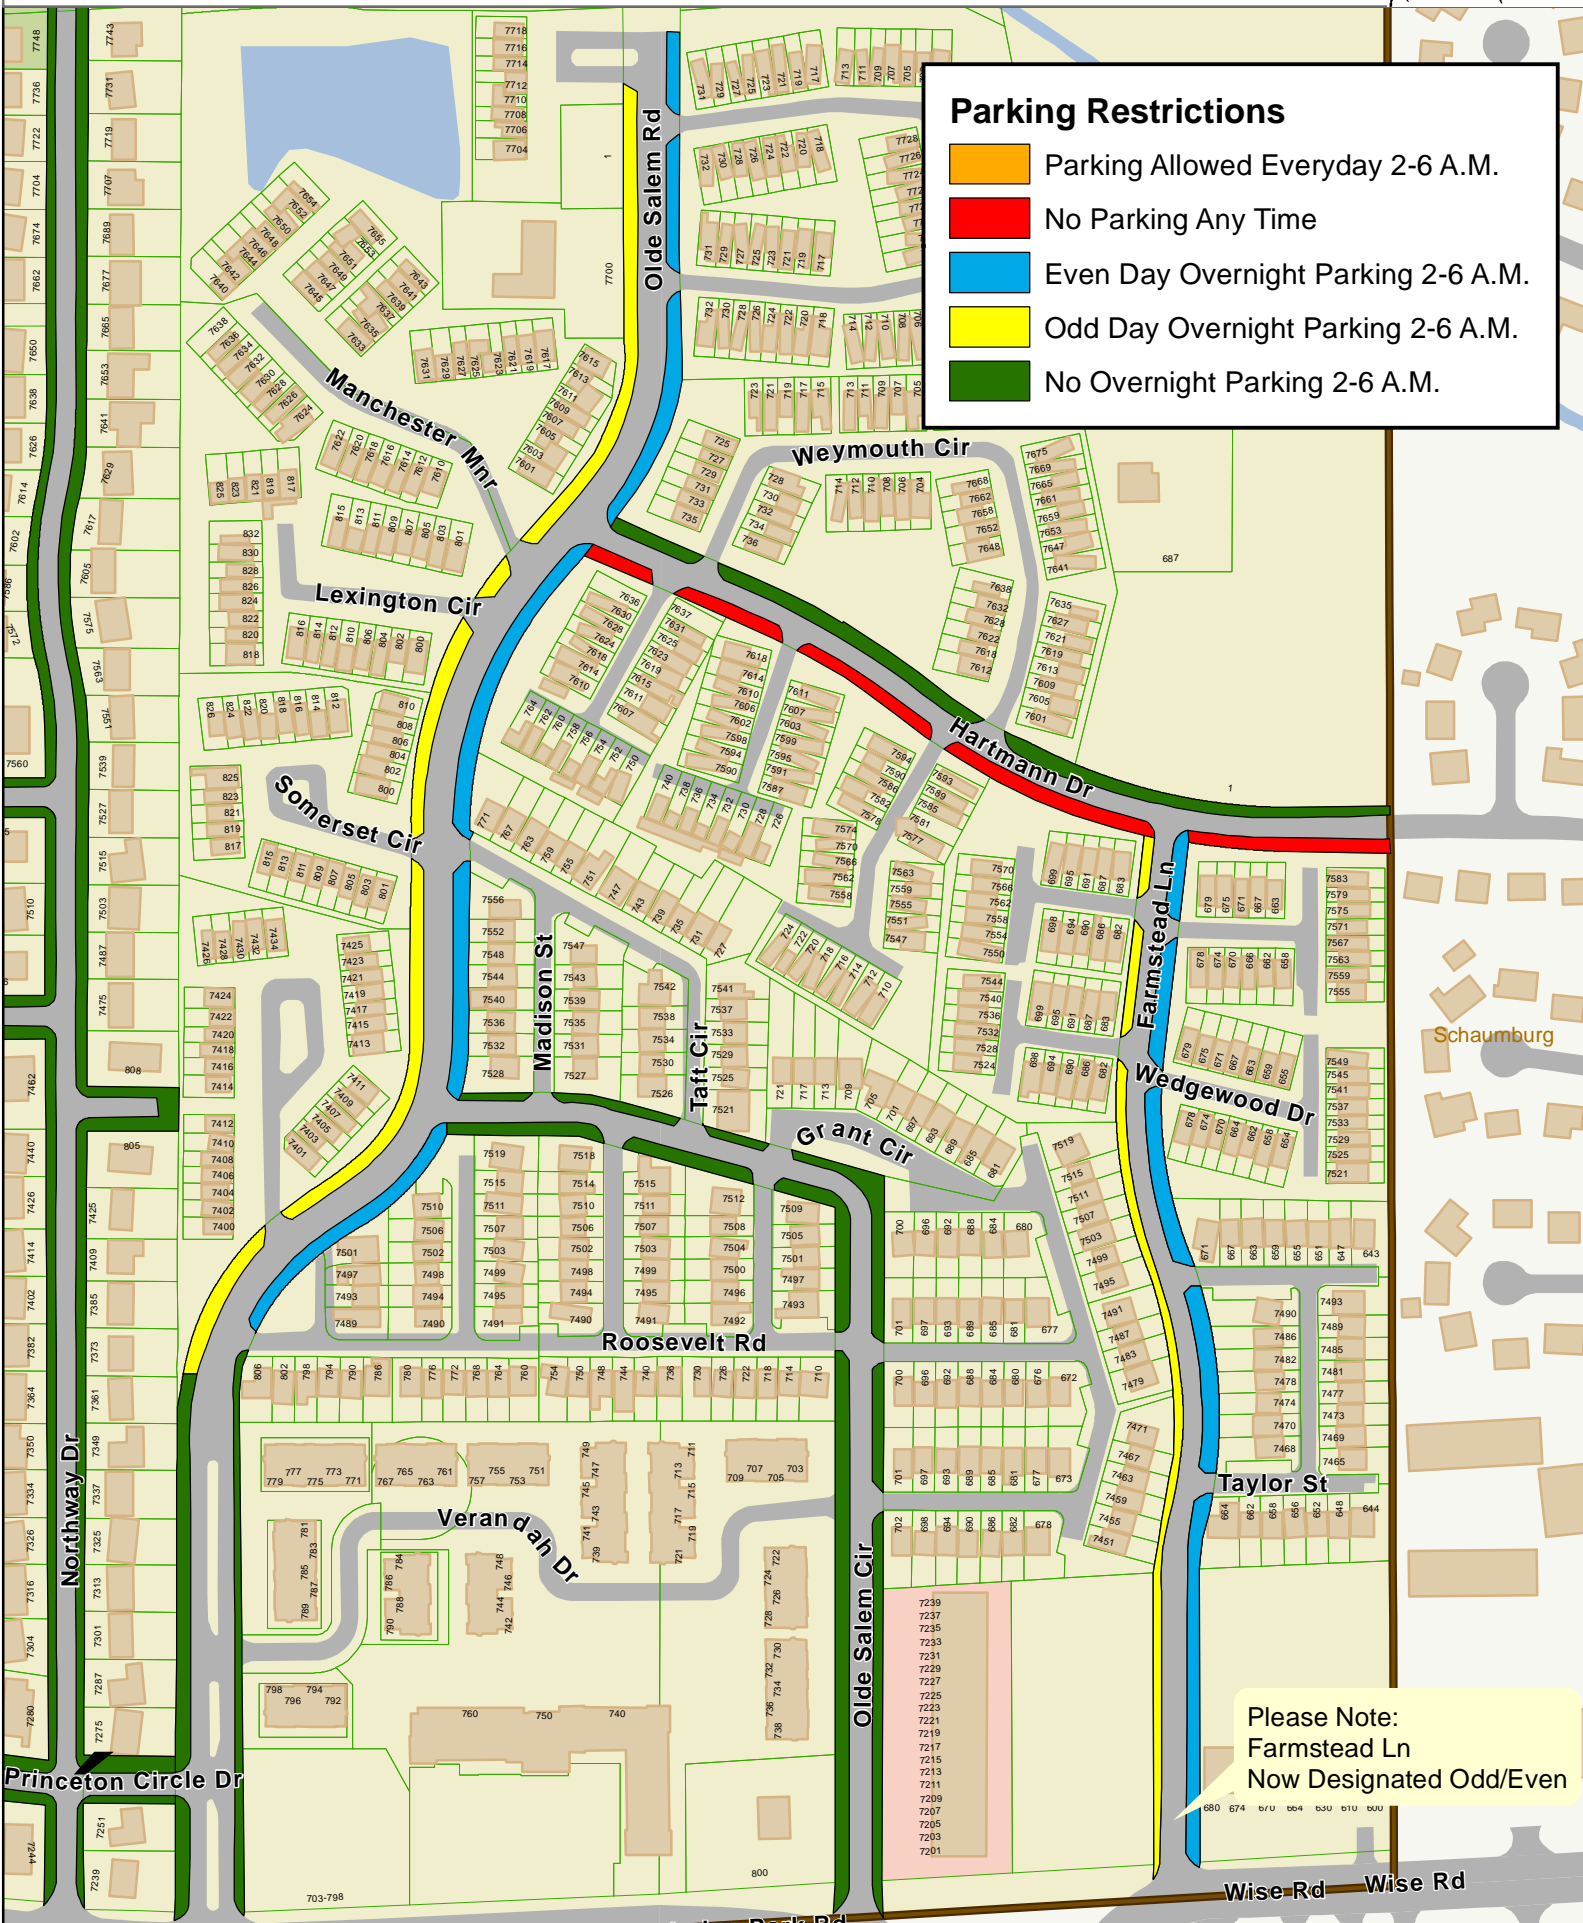

Olde Salem & Hartford Square

Parking Restrictions

- Parking Allowed Everyday 2-6 A.M.
- No Parking Any Time
- Even Day Overnight Parking 2-6 A.M.
- Odd Day Overnight Parking 2-6 A.M.
- No Overnight Parking 2-6 A.M.

Please Note:
Farmstead Ln
Now Designated Odd/Even

Schaumburg