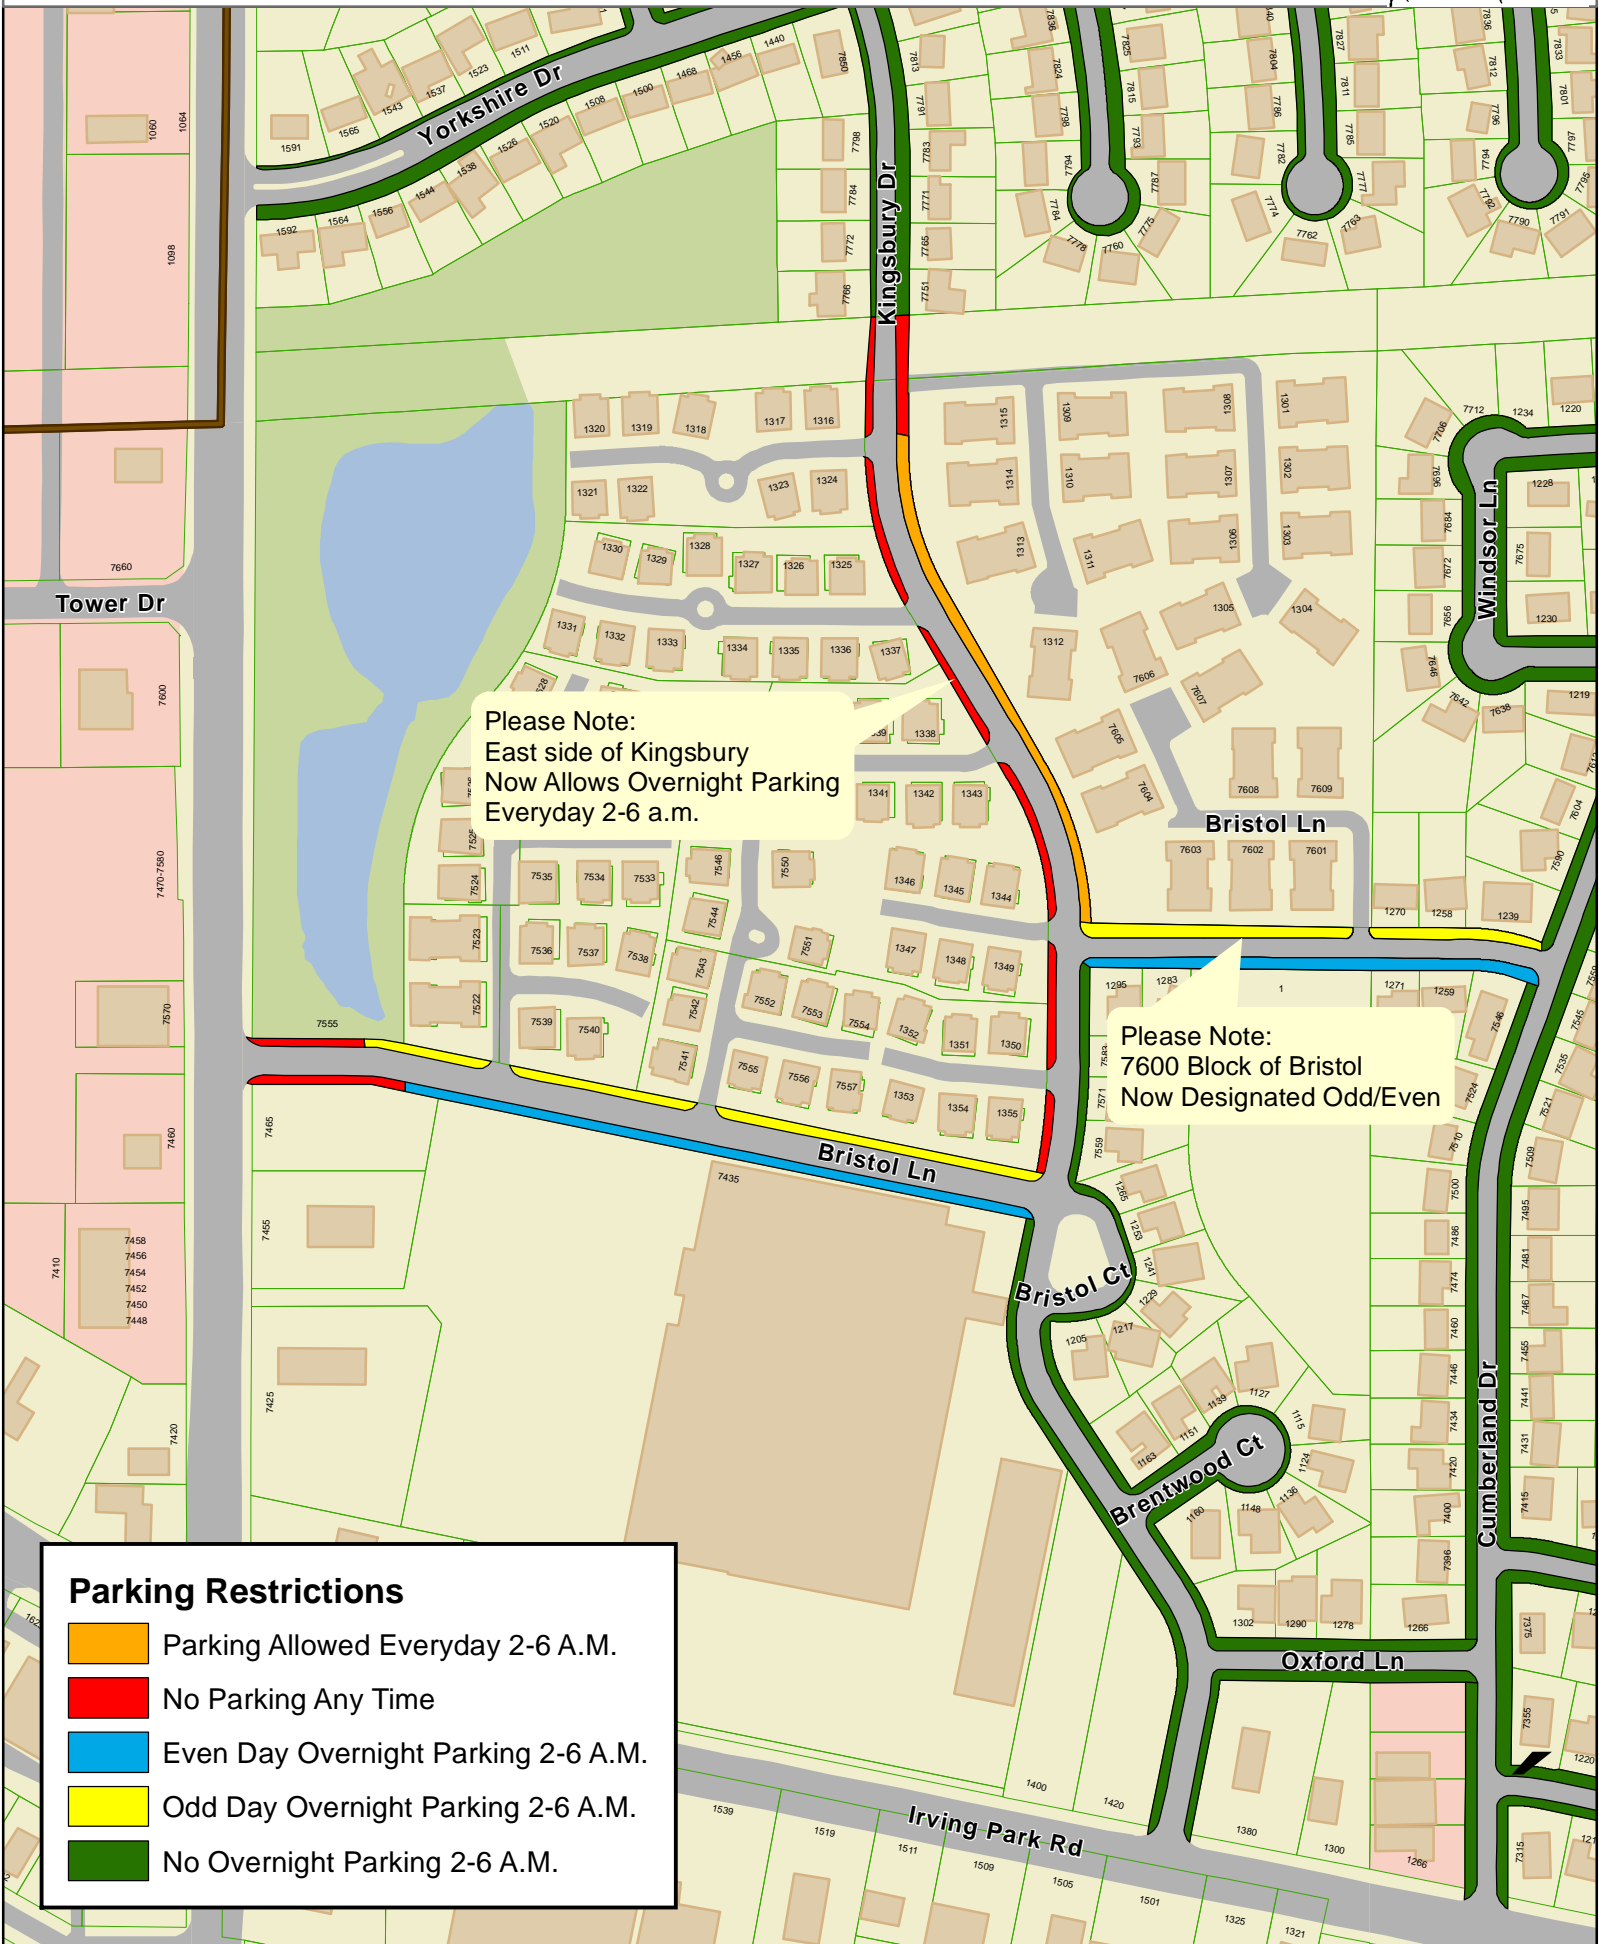

The amended ordinance will allow for additional “odd/even” parking between 2:00 a.m. and 6:00 a.m. on the following streets:

- Apache Drive
- Arlington Drive East - from Catalina Drive north 431 feet from the centerline of Catalina Drive
- Bristol Lane (7600 block) – between Kingsbury Drive and Cumberland
- Farmstead Lane
- Fremont Drive – Entire stretch of Fremont Drive is now included
- Gold Circle – from 15 feet east of private drive
- Kit Carson Drive
- Madera Street – Entire stretch of Madera Street is now included
- Nugget Circle
- Sutter Drive
- Tiburon Court

## Parking Restrictions

- Parking Allowed Everyday 2-6 A.M.
- No Parking Any Time
- Even Day Overnight Parking 2-6 A.M.
- Odd Day Overnight Parking 2-6 A.M.
- No Overnight Parking 2-6 A.M.

Please Note:  
Farmstead Ln  
Now Designated Odd/Even

# Larkspur & Hanover Square

Please Note:  
East side of Kingsbury  
Now Allows Overnight Parking  
Everyday 2-6 a.m.

Please Note:  
7600 Block of Bristol  
Now Designated Odd/Even

**Parking Restrictions**